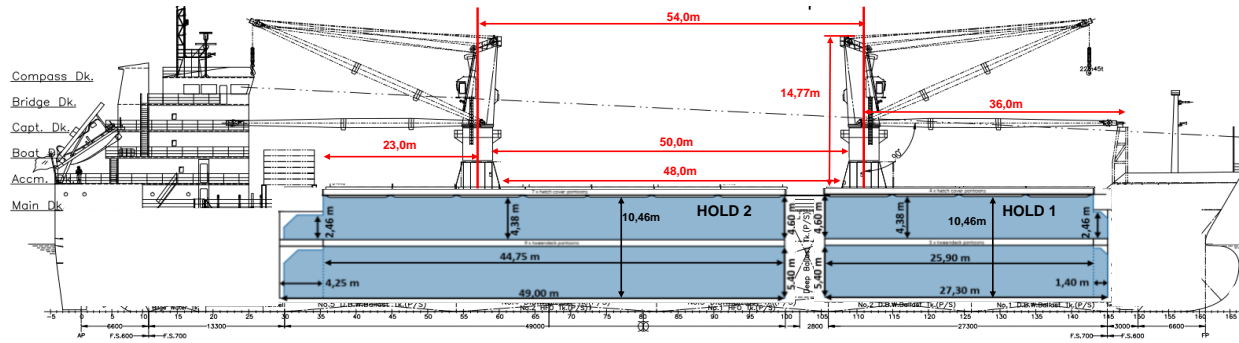

MV TEMA

MAIN DECK / HATCHCOVERS

TWEEN DECK / CARGO HOLDS

TANK TOP / CARGO HOLDS