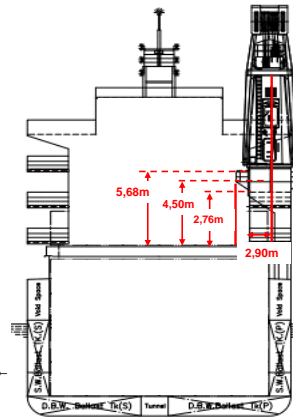

MV TEMA

MAIN DECK / HATCHCOVERS

TWEEN DECK / CARGO HOLDS

TANK TOP / CARGO HOLDS