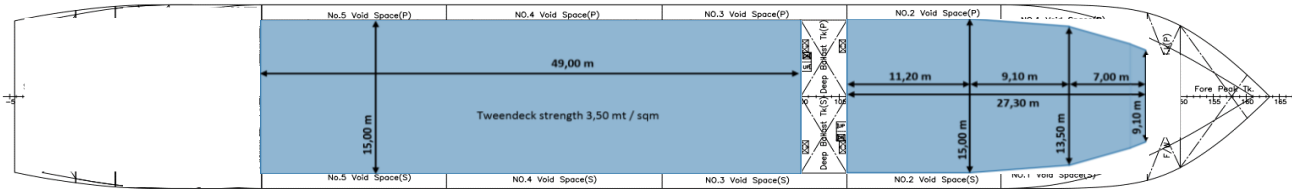

MV TEMA

MAIN DECK / HATCHCOVERS

TWEEN DECK / CARGO HOLDS

TANK TOP / CARGO HOLDS