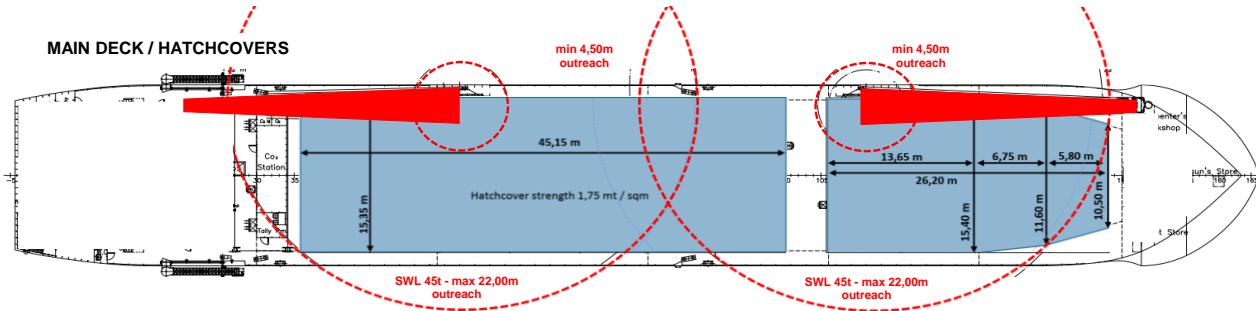

MV TEMA

MAIN DECK / HATCHCOVERS

TWEEN DECK / CARGO HOLDS

TANK TOP / CARGO HOLDS