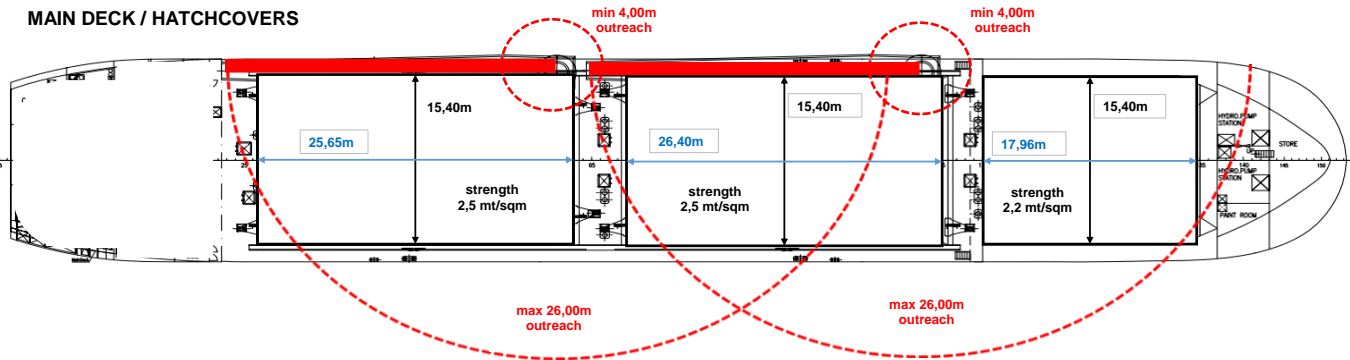

MV JUNO

MAIN DECK / HATCHCOVERS

TANK TOP / CARGO HOLDS