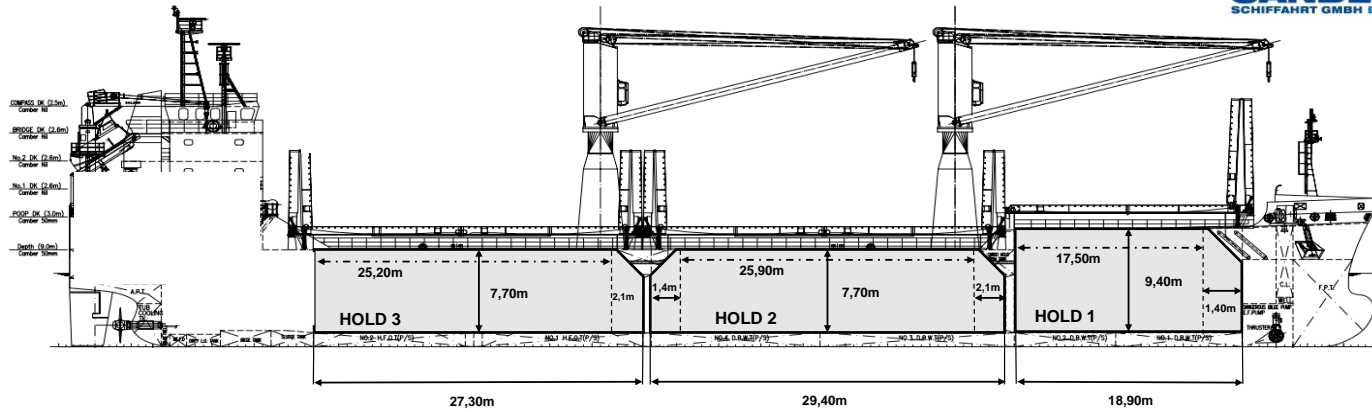

MV JUNO

MAIN DECK / HATCHCOVERS

TANK TOP / CARGO HOLDS