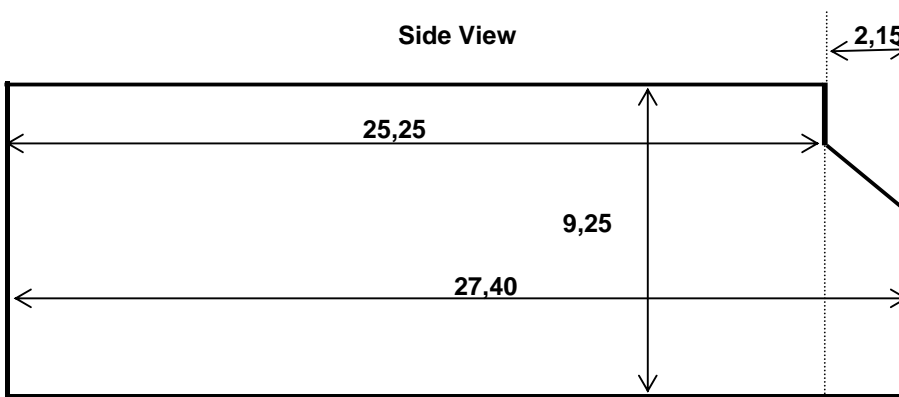

HOLD 1

Hatch Cover

Remark: Hatch opening 17,96 x 15,40

Side View

Top Tank

HOLD 2

Hatch Cover

Remark: Hatch opening : 26,4 x 15,4

Side View

Top Tank

HOLD 3

Hatch Cover

Remark: Hatch opening : 25,65 x 15,40

Side View

Top Tank