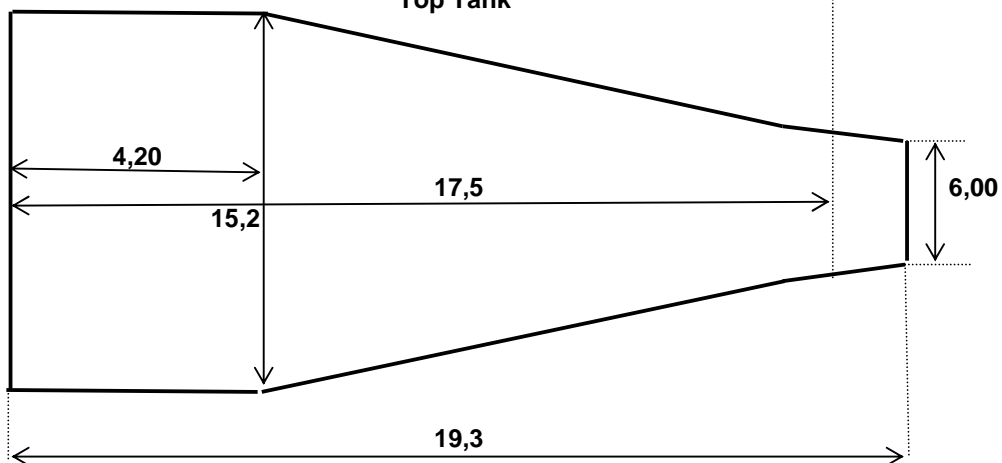

HOLD 1

Hatch Cover

Remark: Hatch opening 17,96 x 15,40

Side View

Top Tank

HOLD 2

Hatch Cover

Remark: Hatch opening : 26,4 x 15,4

Side View

Top Tank

HOLD 3

Hatch Cover

Remark: Hatch opening : 25,65 x 15,40

Side View

Top Tank