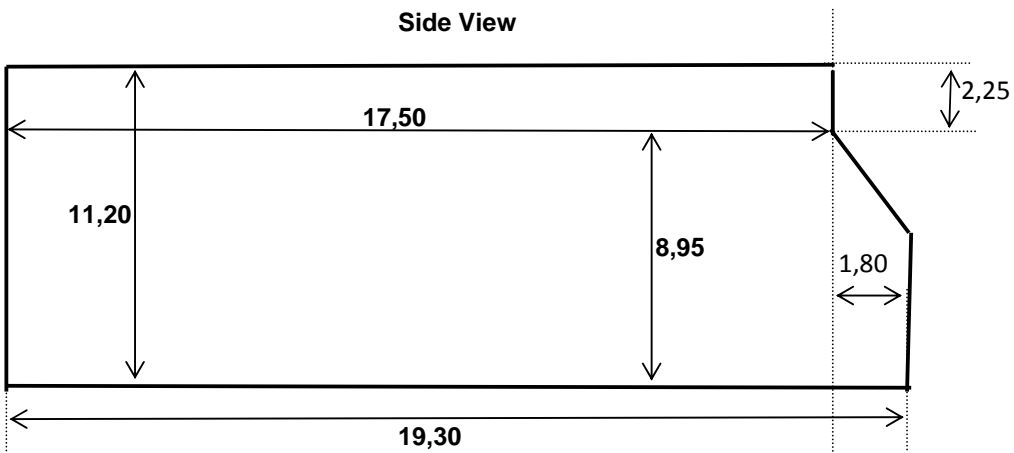

HOLD 1

Hatch Cover

Remark: Hatch opening 17,96 x 15,40

Side View

Top Tank

HOLD 2

Hatch Cover

Remark: Hatch opening : 26,4 x 15,4

Side View

Top Tank

HOLD 3

Hatch Cover

Remark: Hatch opening : 25,65 x 15,40

Side View

Top Tank