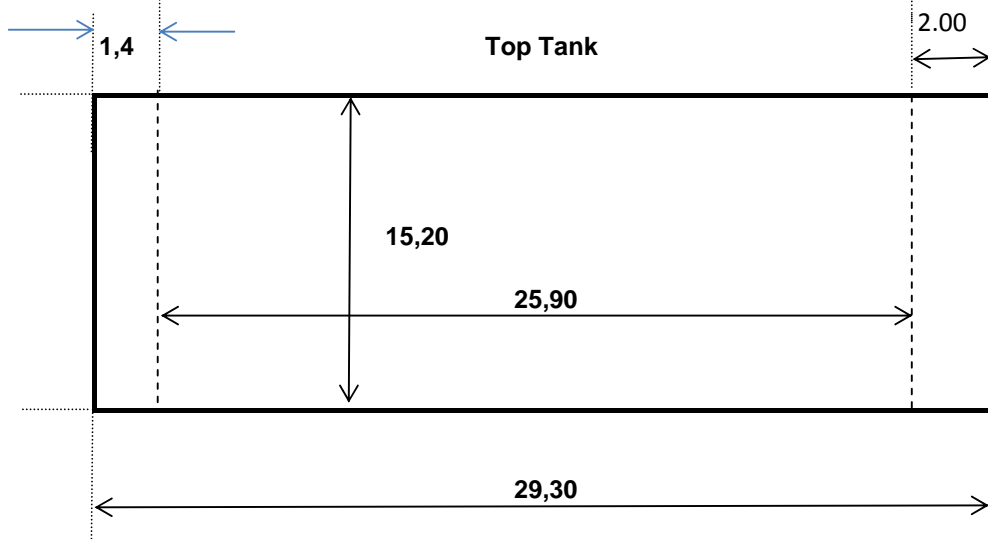

HOLD 1

Hatch Cover

Remark: Hatch opening 17,96 x 15,40

Side View

Top Tank

HOLD 2

Hatch Cover

Remark: Hatch opening : 26,4 x 15,4

Side View

Top Tank

HOLD 3

Hatch Cover

Remark: Hatch opening : 25,65 x 15,40

Side View

Top Tank