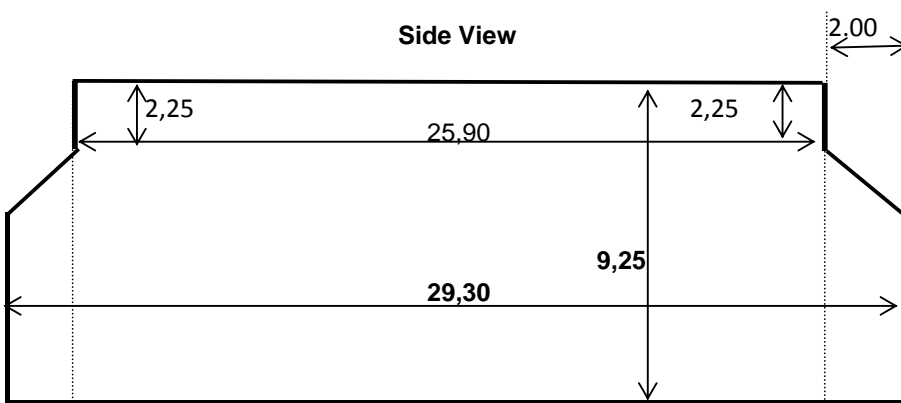

HOLD 1

Hatch Cover

Remark: Hatch opening 17,96 x 15,40

Side View

Top Tank

HOLD 2

Hatch Cover

Remark: Hatch opening : 26,4 x 15,4

Side View

Top Tank

HOLD 3

Hatch Cover

Remark: Hatch opening : 25,65 x 15,40

Side View

Top Tank