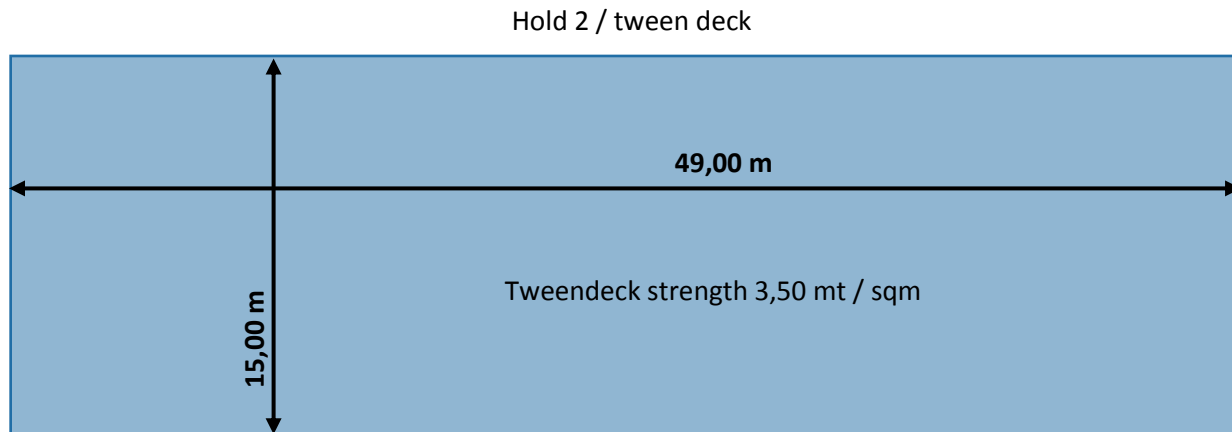

MV Tinos/Wisdom/Boreas - (Scale 1 / 300)

Hatch opening 44,75m x 15,00m

Hatch opening: 25,90m x 15,00/13,50/9,10m

MV Tinos/Wisdom/Boreas - (Scale 1 / 300)

Hold 2 / tank top

Hold 1 / tank top

Hold 2 / side view

Hold 1 / side view