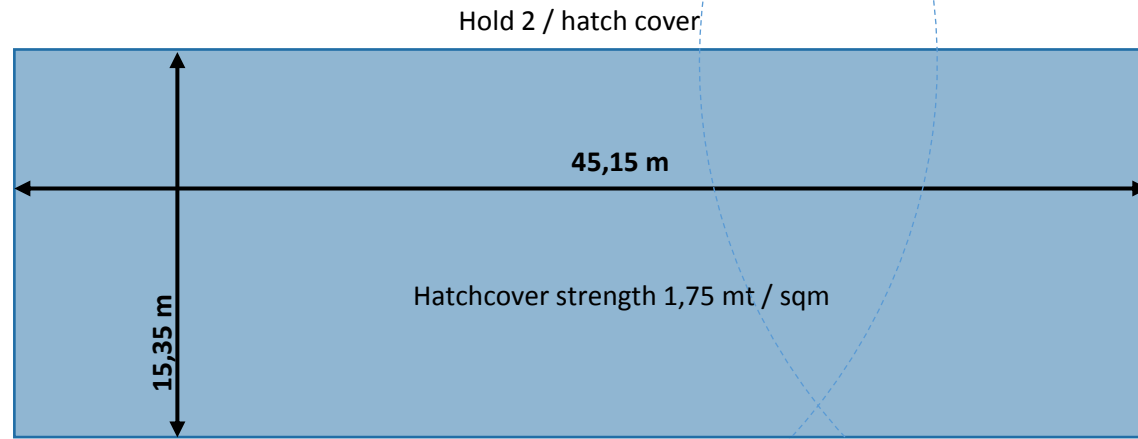

MV Tinos/Wisdom/Boreas - (Scale 1 / 300)

Hatch opening 44,75m x 15,00m

Hatch opening: 25,90m x 15,00/13,50/9,10m

MV Tinos/Wisdom/Boreas - (Scale 1 / 300)

Hold 2 / tank top

Hold 1 / tank top

Hold 2 / side view

Hold 1 / side view