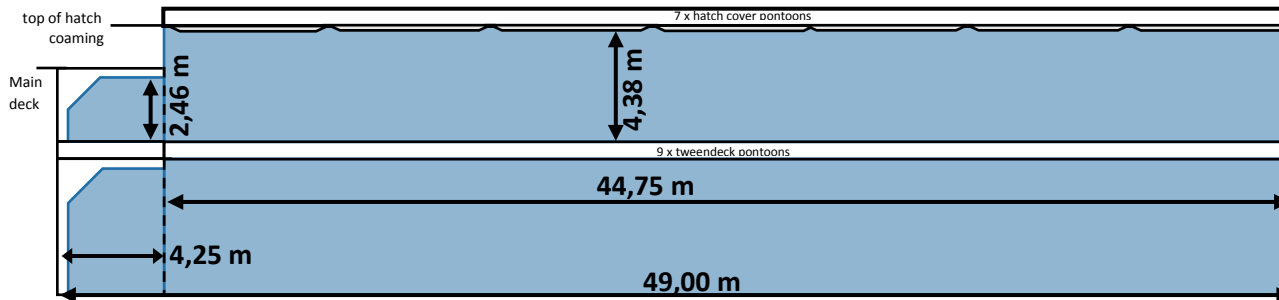

MV Tinos/Wisdom/Boreas - (Scale 1 / 300)

Hatch opening 44,75m x 15,00m

Hatch opening: 25,90m x 15,00/13,50/9,10m

MV Tinos/Wisdom/Boreas - (Scale 1 / 300)

Hold 2 / tank top

Hold 1 / tank top

Hold 2 / side view

Hold 1 / side view