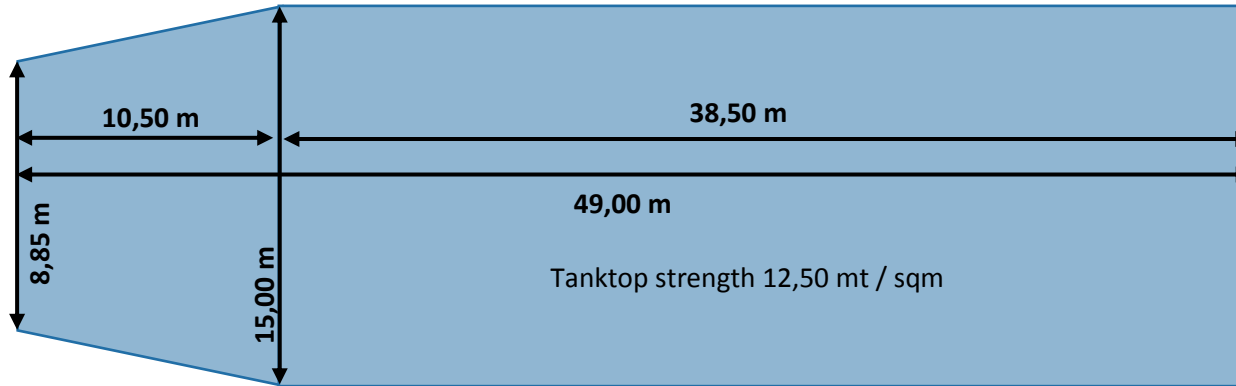

MV Tinos/Wisdom/Boreas - (Scale 1 / 300)

Hatch opening 44,75m x 15,00m

Hatch opening: 25,90m x 15,00/13,50/9,10m

MV Tinos/Wisdom/Boreas - (Scale 1 / 300)

Hold 2 / tank top

Hold 1 / tank top

Hold 2 / side view

Hold 1 / side view