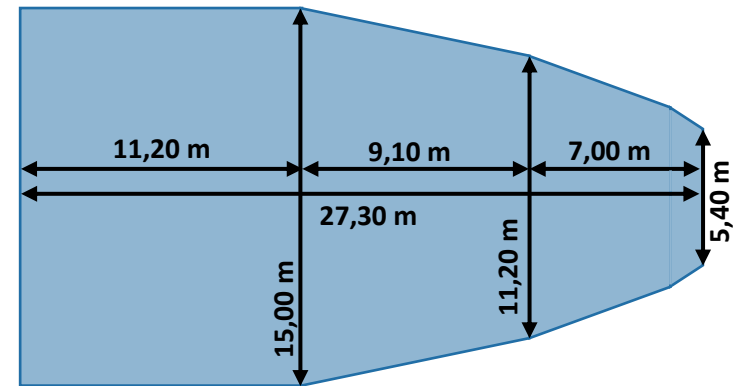

MV Tinos/Wisdom/Boreas - (Scale 1 / 300)

Hatch opening 44,75m x 15,00m

Hatch opening: 25,90m x 15,00/13,50/9,10m

MV Tinos/Wisdom/Boreas - (Scale 1 / 300)

Hold 2 / tank top

Hold 1 / tank top

Hold 2 / side view

Hold 1 / side view