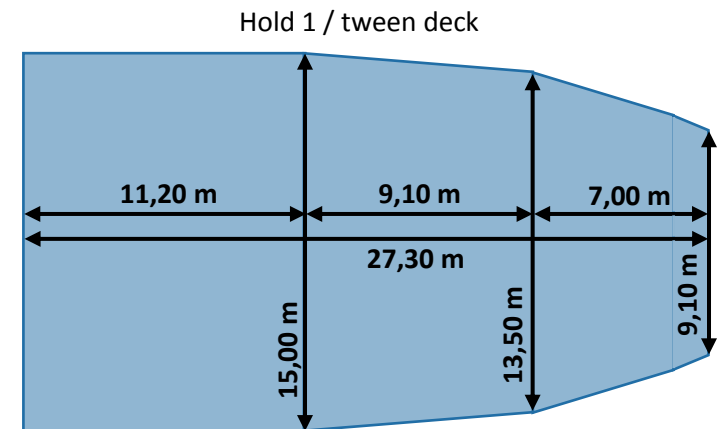

MV Tinos/Wisdom/Boreas - (Scale 1 / 300)

Hatch opening 44,75m x 15,00m

Hatch opening: 25,90m x 15,00/13,50/9,10m

MV Tinos/Wisdom/Boreas - (Scale 1 / 300)

Hold 2 / tank top

Hold 1 / tank top

Hold 2 / side view

Hold 1 / side view