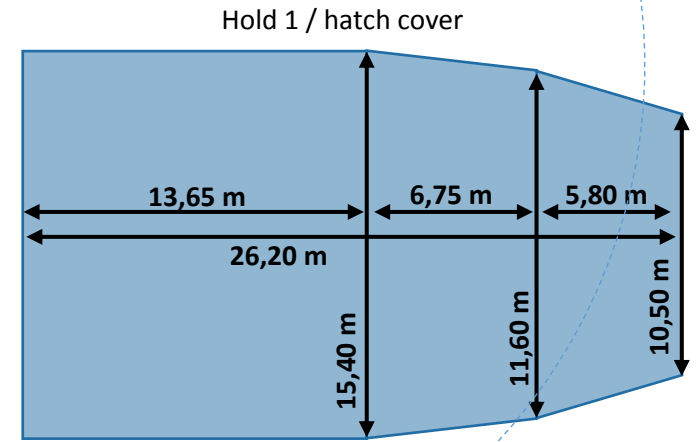

MV Tinos/Wisdom/Boreas - (Scale 1 / 300)

Hatch opening 44,75m x 15,00m

Hatch opening: 25,90m x 15,00/13,50/9,10m

MV Tinos/Wisdom/Boreas - (Scale 1 / 300)

Hold 2 / tank top

Hold 1 / tank top

Hold 2 / side view

Hold 1 / side view